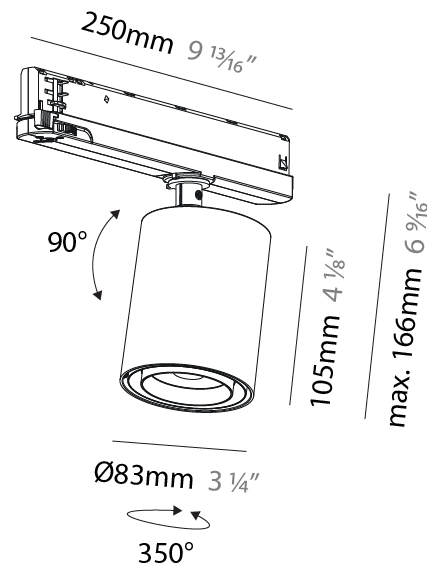

OPTICAL

Reflector°: Adjustable 14 - 44
Adjustability: Rotational 360°; Tilt 90° (±45°)

RATINGS AND CERTIFICATIONS

Certified By: Certified for North American Standards
IP rating: IP20

CENTRIQ IN FLEX TRACK